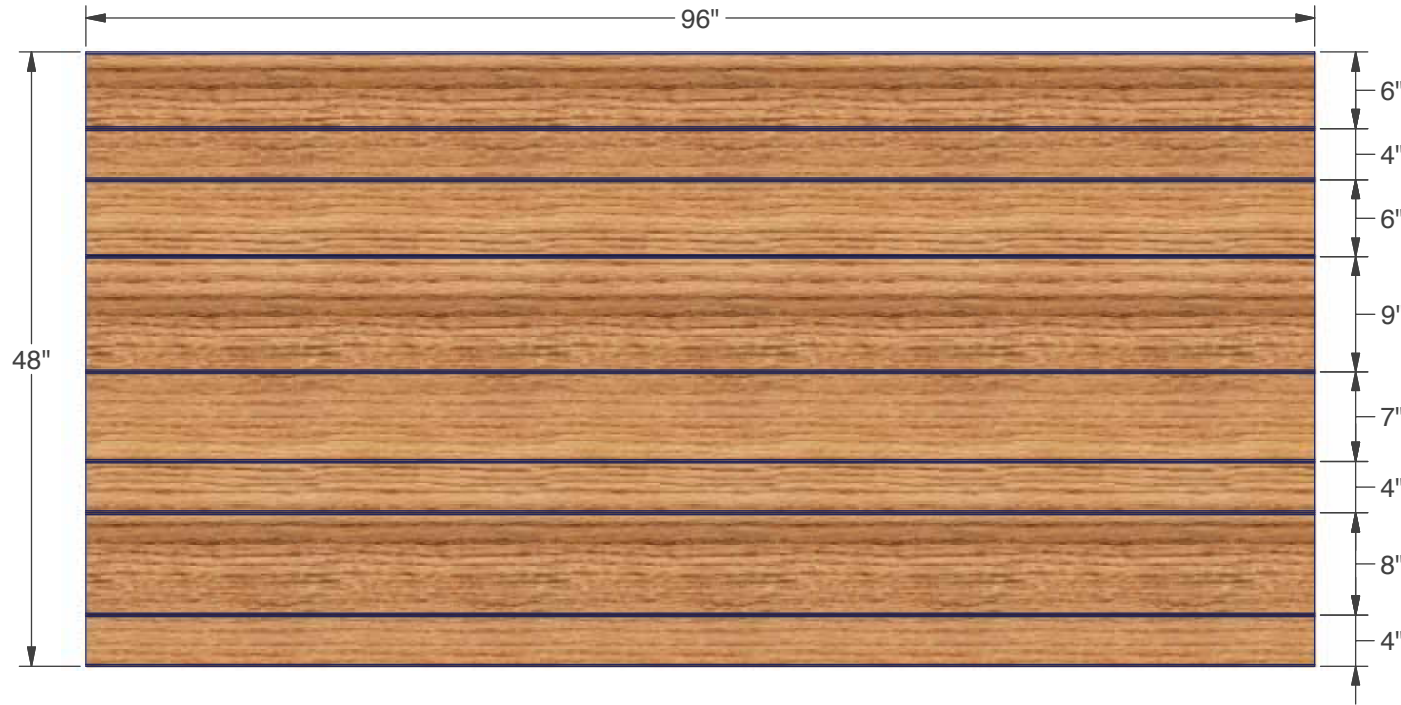

AMBASSADOR, 1/4"

- SPECIES -

NEW BAMBOO
(NATURAL - FSC CERTIFIED, NAF)
(CARAMELIZED - FSC CERTIFIED, NAF)